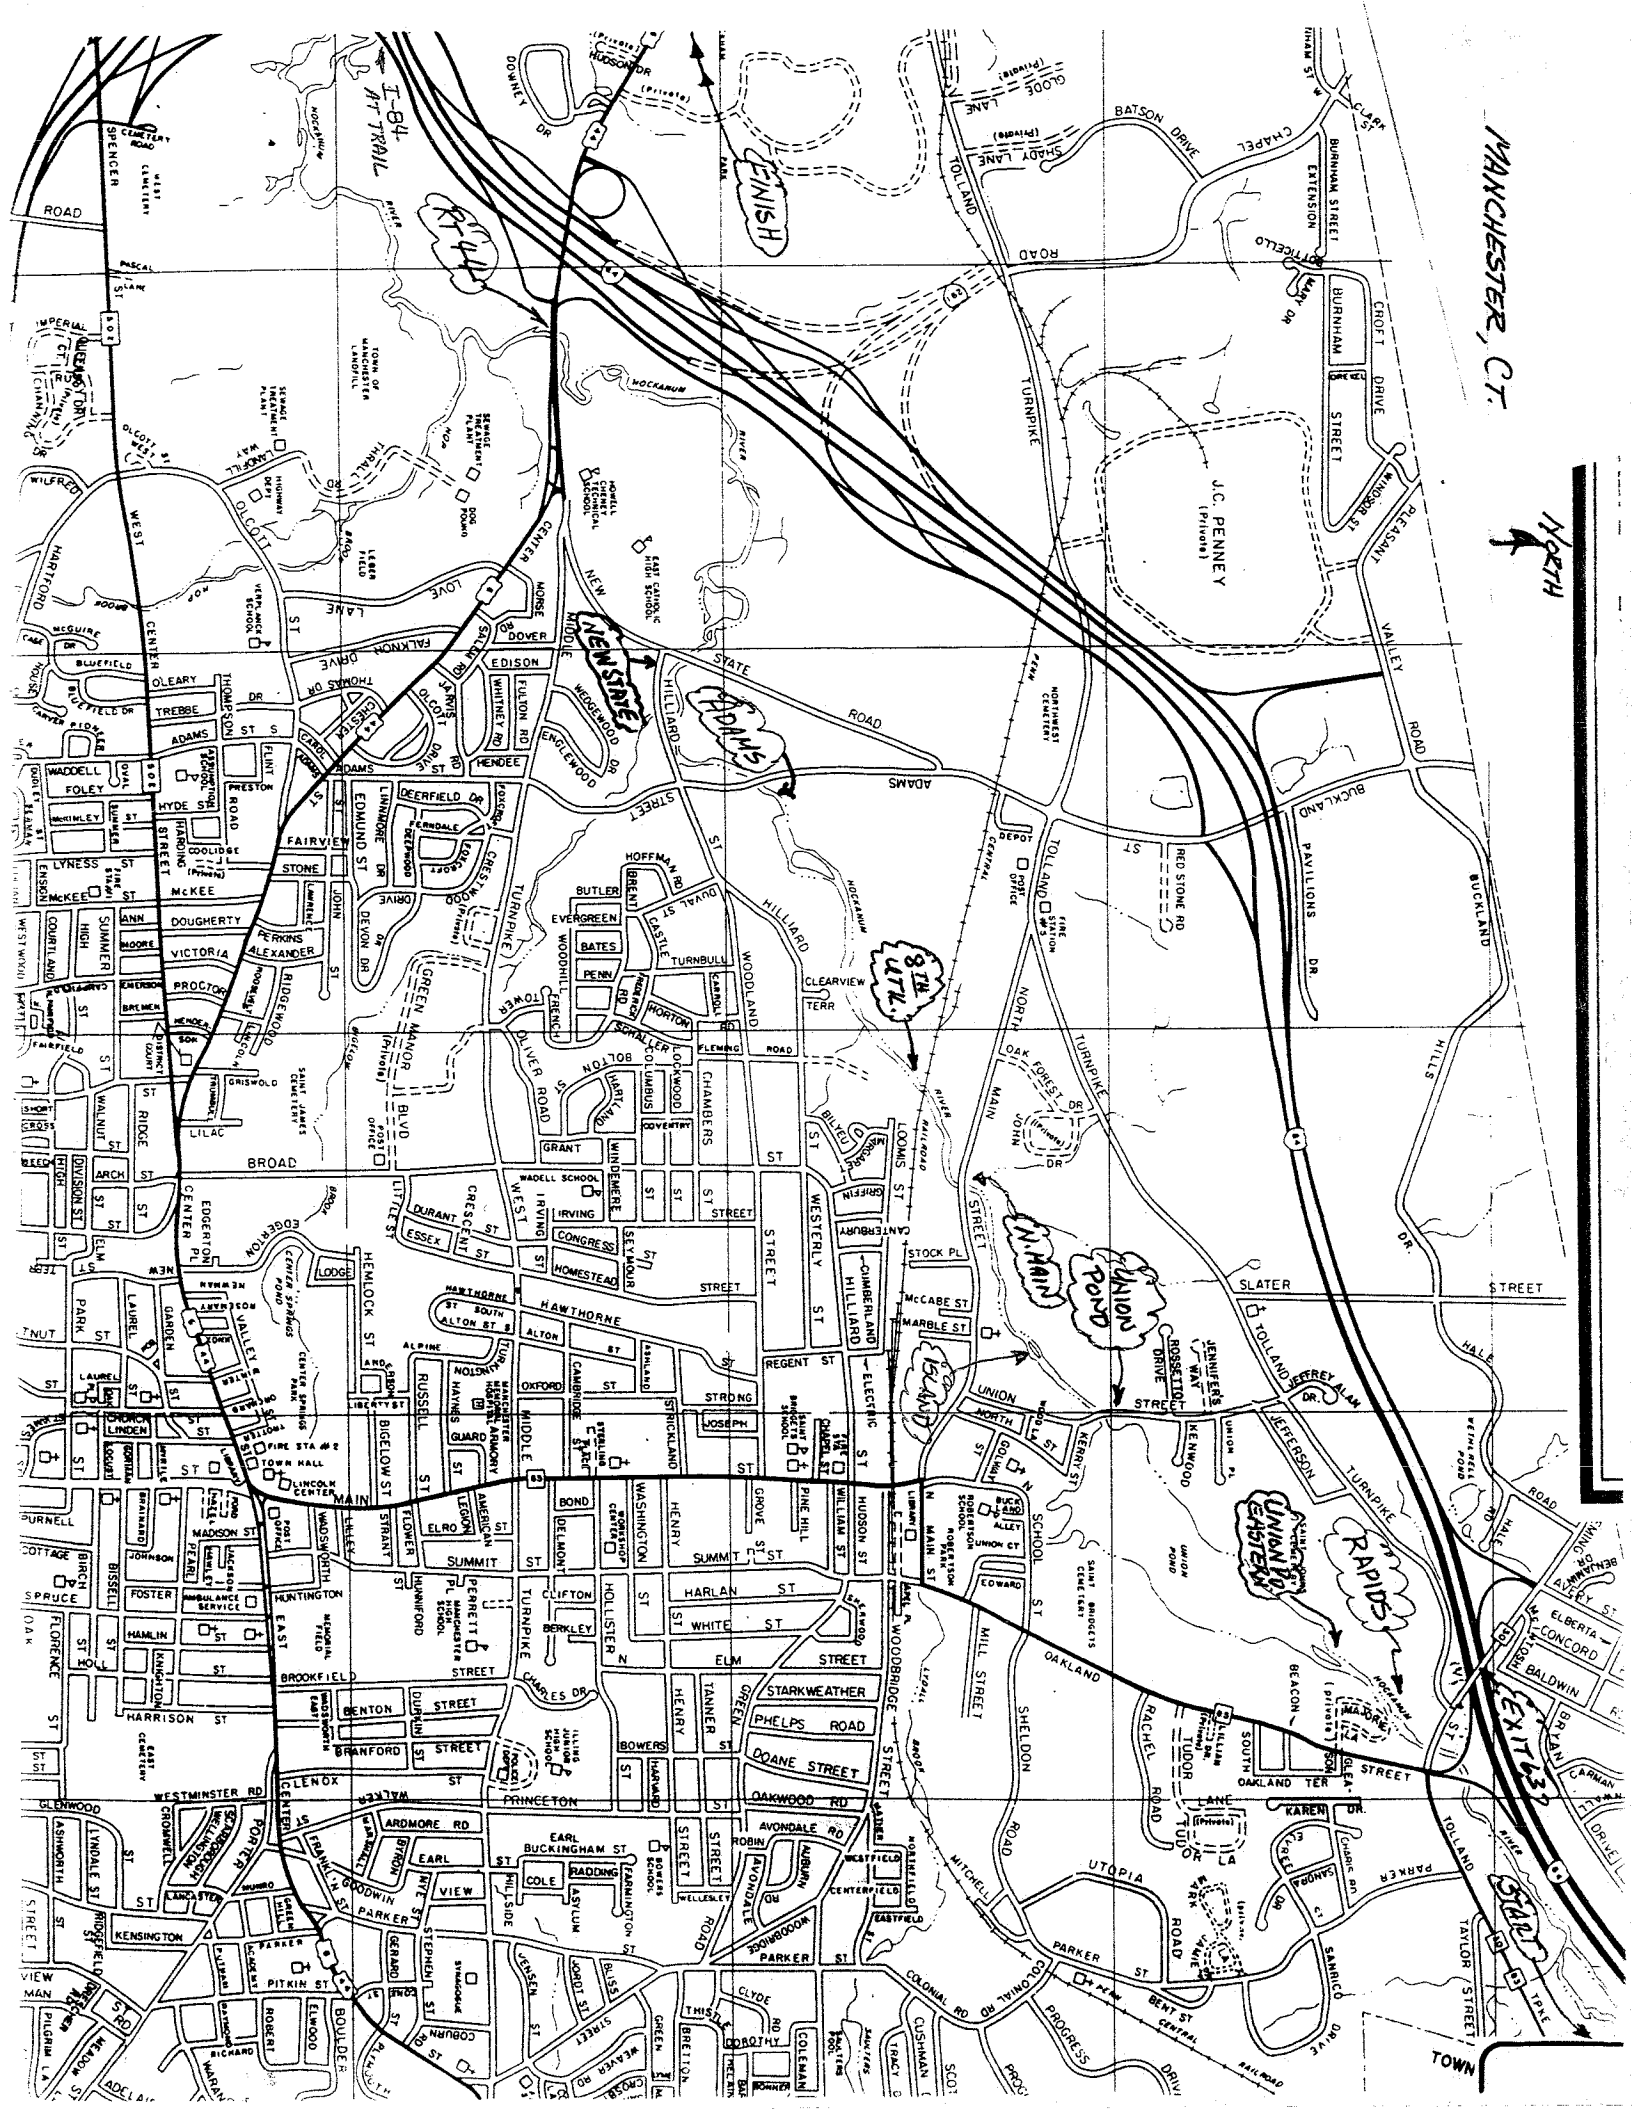

MANCHESTER, CT.

North

I-84 AT TRAIL

ENGLISH LAKE

NEW ENGLAND

3RD LITL.

MADON POND

UNION SYSTEM

RAPIDS

EXIT 13

EXIT 14

TOWN